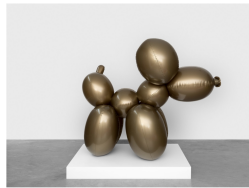

Related Articles

- [SERVALS FAMILY COLLECTION - Remembering Mirene Rutaga - Exotic Mapping of a Collection](#)
- [FRANCESCO VON HANSEBURG](#)
- [BARBARA BANA COLLECTION - BURLEN #3](#)